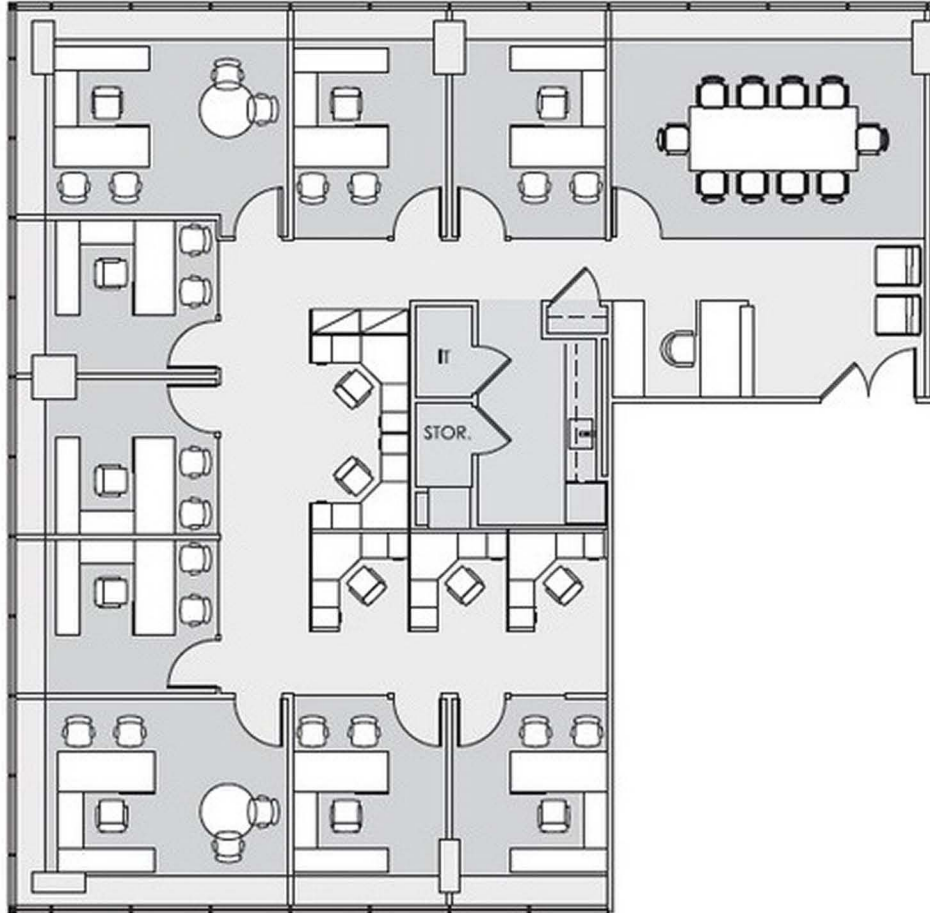

Description **Plaza District Pre-Built Office Space**

As Built Floorplan

FLOOR KEY	
Offices	9
Corner Offices	2
Conference Room	1
Workstations	5
Pantry/Storage	1
Total	15

For Further Information, Please Contact