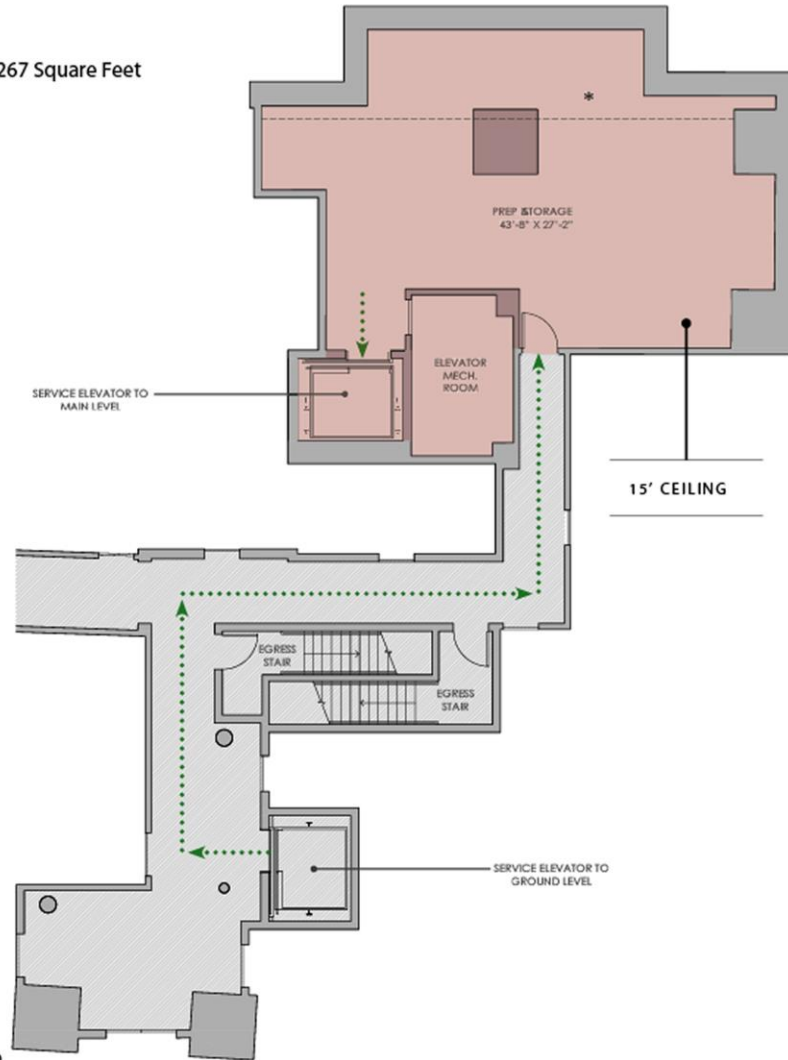

# 108 - 118 Leonard Street Property Floor Plans

CELLAR 1,267 Square Feet

# 108 - 118 Leonard Street Property Floor Plans

GROUND LEVEL 1,068 Square Feet

# 108 - 118 Leonard Street Property Floor Plans

MEZZANINE + OPTIONAL 2ND FLOOR

7,417 Square Feet

● Service Related Path ● Client Related Path