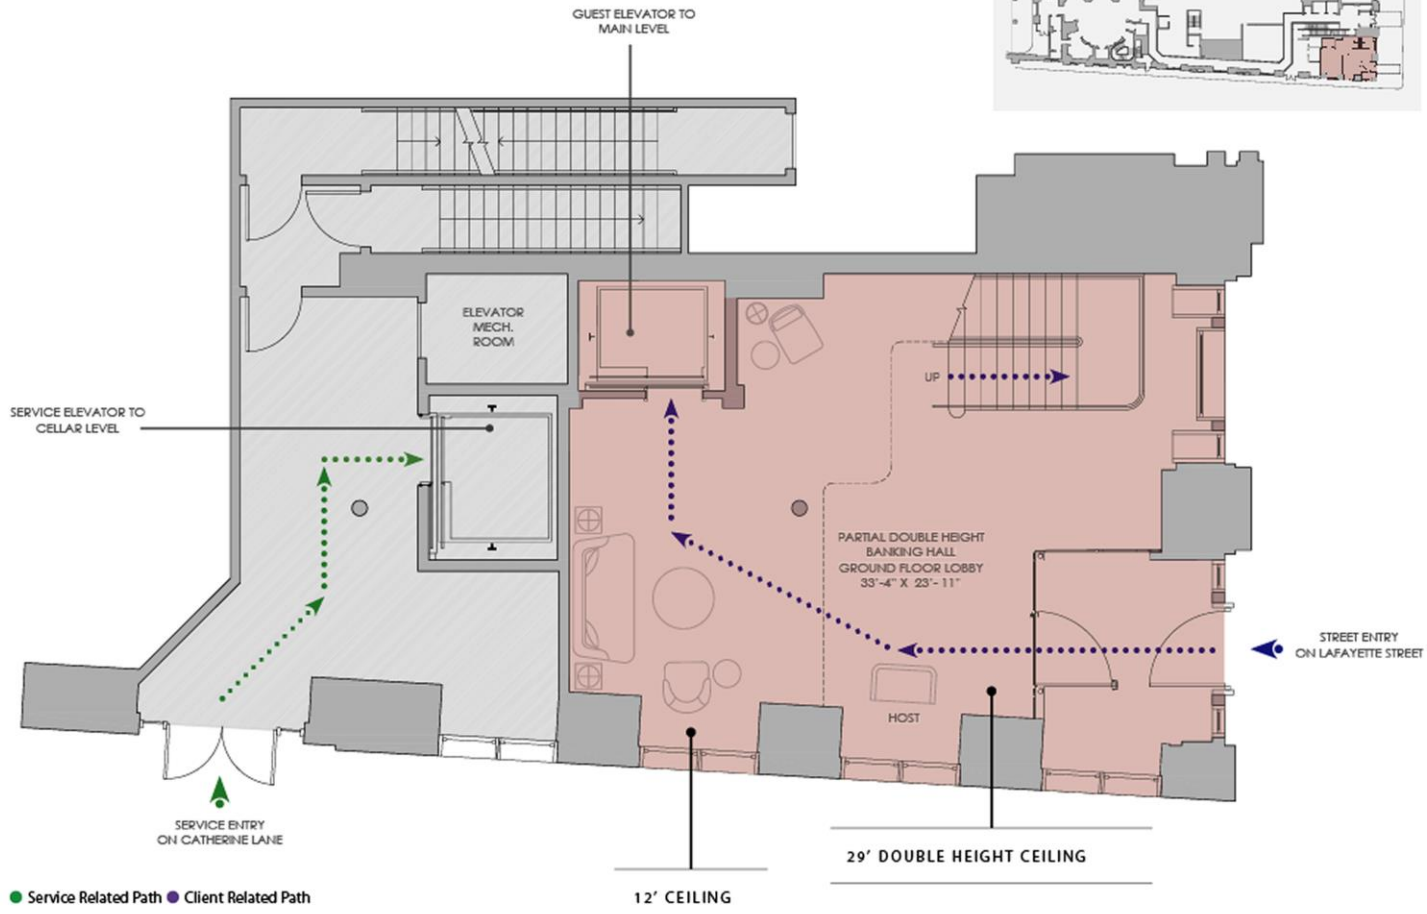

# 108 - 118 Leonard Street Property Floor Plans

CELLAR 1,267 Square Feet

# 108 - 118 Leonard Street Property Floor Plans

GROUND LEVEL 1,068 Square Feet

# 108 - 118 Leonard Street Property Floor Plans

MEZZANINE + OPTIONAL 2ND FLOOR

7,417 Square Feet

● Service Related Path ● Client Related Path