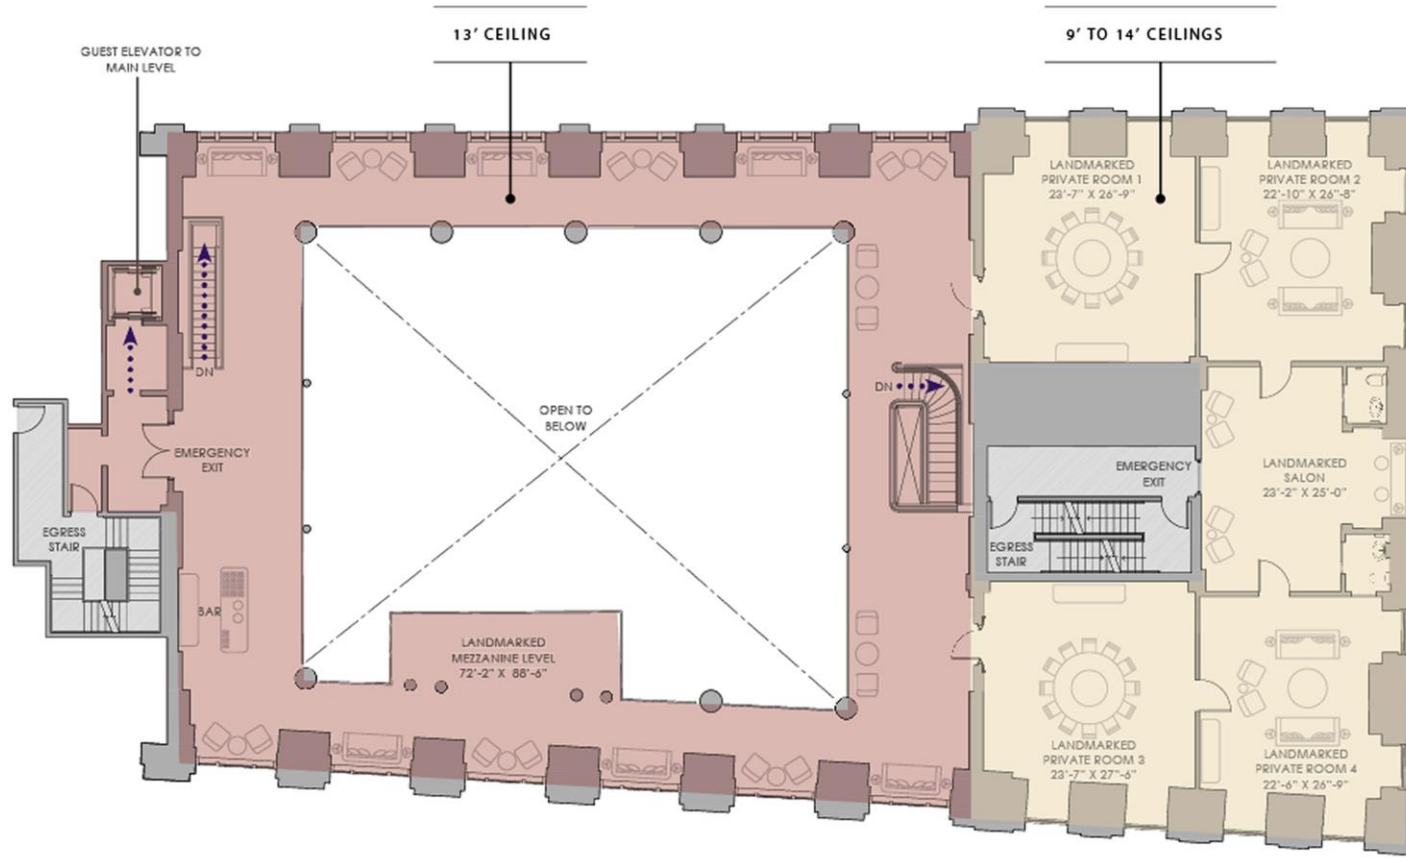

# 108 - 118 Leonard Street Property Floor Plans

CELLAR 1,267 Square Feet

# 108 - 118 Leonard Street Property Floor Plans

GROUND LEVEL 1,068 Square Feet

# 108 - 118 Leonard Street Property Floor Plans

MEZZANINE + OPTIONAL 2ND FLOOR

7,417 Square Feet

● Service Related Path ● Client Related Path