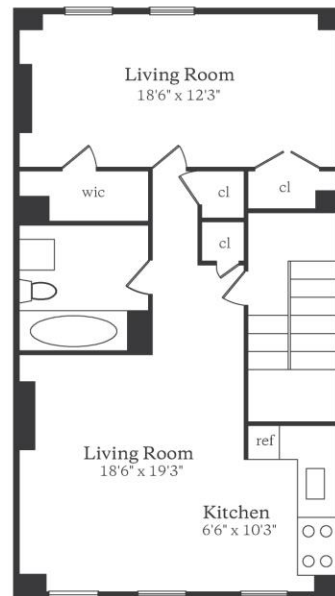

409 East 50th Street

4 Story Townhouse

First Floor
Ceiling Height 8'0"

Second Floor
Ceiling Height 11'6"

Third Floor
Ceiling Height 9'3"

Fourth Floor
Ceiling Height 9'3"

Floor Plan measurements and square footages are approximate and are for illustrative purposes only. There is no guarantee, warranty or representation as to the accuracy and completeness of the floor plan.