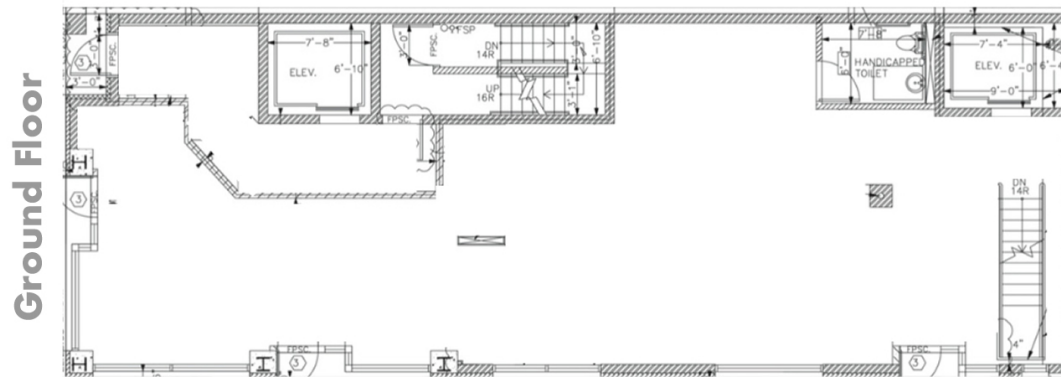

32 Clinton Street aka 170 Stanton st

Clinton and Stanton Street

Commercial Condo For Lease or Sale

32 Clinton Street Medical Office Condo