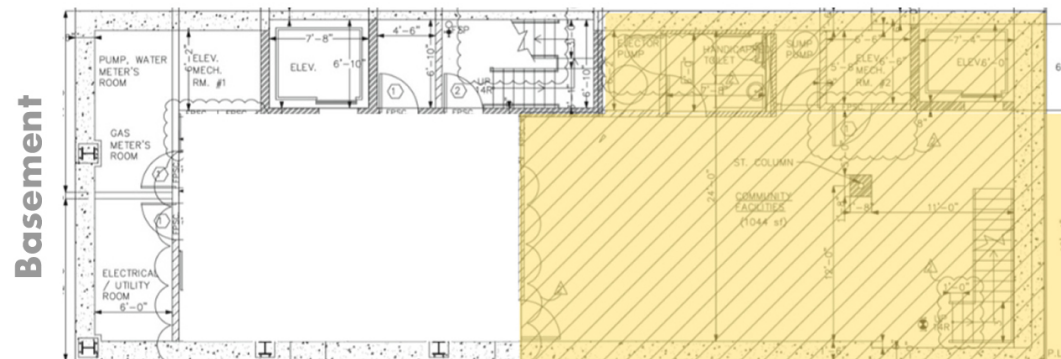

32 Clinton Street aka 170 Stanton st

Clinton and Stanton Street

Commercial Condo For Lease or Sale

32 Clinton Street Medical Office Condo