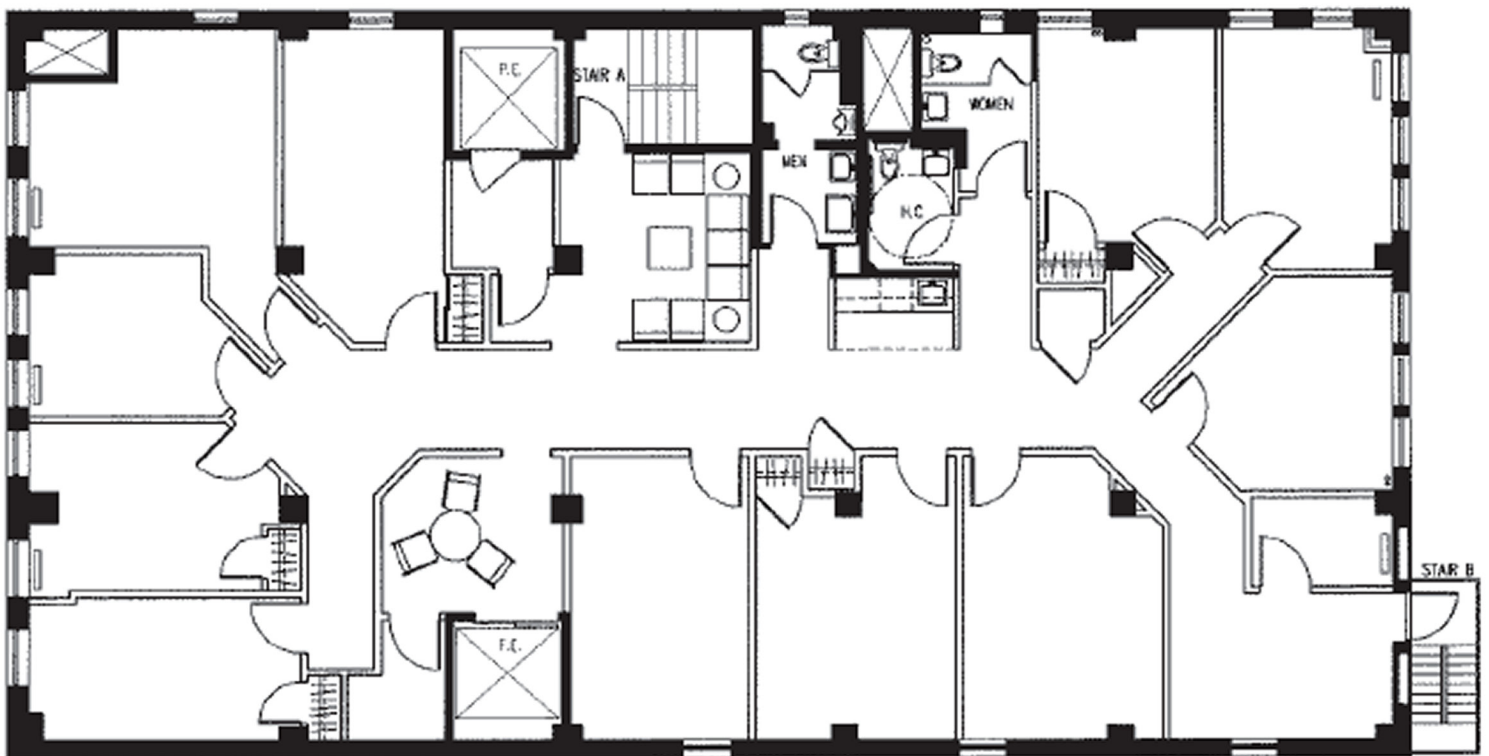

Description *Office Condo*

Location: Flatiron District

Size: 5,100 sq. ft.

Floor: 11th Floor

Price: \$4,500,000

Possession: May 2017

For Further Information, Please Contact

Jonathan Anapol